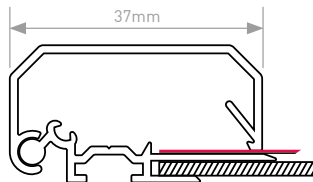

37mm Profile with Mitred Corners - Wood grain

Poster Size	Display Area (mm)	O/A Dimensions (mm)	Availability
A3	284 × 407	343 × 466	 Made to order
A2	407 × 581	466 × 640	
A1	581 × 828	640 × 887	
A0	828 × 1176	887 × 1235	
20" × 30"	495 × 749	554 × 808	
30" × 40"	749 × 1003	808 × 1062	
40" × 60"	1003 × 1511	1062 × 1570