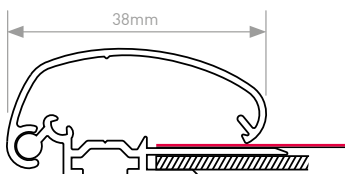

38mm Profile with Mitred Corners - Silver

Poster Size	Display Area (mm)	O/A Dimensions (mm)	Weight (kg)	Availability	Order Code
A3	266 × 389	342 × 465	1.1	Made to order	UCN385N0A3
A2	389 × 563	465 × 639	1.8	Made to order	UCN385N0A2
A1	563 × 810	639 × 886	2.9	Made to order	UCN385N0A1
A0	807 × 1155	885 × 1233	4.6	In stock	SNA038SA(W)
20" × 30"	477 × 731	553 × 807	2.1	Made to order	UCN385N023
30" × 40"	728 × 982	806 × 1060	3.9	In stock	SN3438SA(W)
40" × 60"	982 × 1490	1060 × 1568	7	In stock	SN4638SA(W)