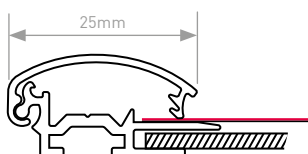

Standard Snapframes

Wonderfully quick and easy to use, standard snapframes are opened by hand

15mm Profile with Mitred Corners – Silver

Poster Size	Display Area (mm)	O/A Dimensions (mm)	Weight (kg)	Stock Status	Finish	Order Code
A6	85 × 128	115 × 158	–	Made to order	Silver	UCN155N0A6
A5	130 × 192	161 × 223	0.4	In stock	Silver	SNA515SA(W)
					Black	SNA515BLK(W)
A4	192 × 279	223 × 310	0.5	In stock	Silver	SNA415SA(W)
A3	279 × 402	310 × 433	0.7	In stock	Silver	SNA315SA(W)
A2	400 × 574	430 × 604	1.1	Made to order	Silver	UCN155N0A2
A1	574 × 821	604 × 851	2.1	Made to order	Silver	UCN155N0A1
20" × 30"	488 × 742	518 × 772	1.9	Made to order	Silver	UCN155N023

25mm Profile with Round Corners - Silver

Poster Size	Display Area (mm)	O/A Dimensions (mm)	Weight (kg)	Stock Status	Order Code
A5	133 × 195	184 × 246	–	Made to order	UCN250N0A5
A4	195 × 282	246 × 333	0.5	In stock	SNRA425SA(W)
A3	282 × 405	333 × 456	0.8	In stock	SNRA325SA(W)
A2	405 × 579	456 × 630	1.3	In stock	SNRA225SA(W)
A1	579 × 826	630 × 877	2.3	In stock	SNRA125SA(W)
A0	826 × 1174	877 × 1225	4	Made to order	UCN250N0A0
20" × 30"	493 × 747	544 × 798	1.7	In stock	SNR2325SA(W)
30" × 40"	747 × 1001	798 × 1052	3.4	Made to order	UCN250N034
40" × 60"	1001 × 1509	1052 × 1560	6	Made to order	UCN250N046

25mm Profile with Mitred Corners - Silver

Poster Size	Display Area (mm)	O/A Dimensions (mm)	Weight (kg)	Availability	Order Code
A5	133 × 195	184 × 246	–	Made to order	UCN255N0A5
A4	195 × 282	246 × 333	0.5	In stock	SNA425SA(W)
A3	282 × 405	333 × 456	0.8	In stock	SNA325SA(W)
A2	405 × 579	456 × 630	1.3	In stock	SNA225SA(W)
A1	579 × 826	630 × 877	2.3	In stock	SNA125SA(W)
A0	826 × 1174	877 × 1225	4	Made to order	UCN255N0A0
20" × 30"	493 × 747	544 × 798	1.7	In stock	SN2325SA(W)
30" × 40"	747 × 1001	798 × 1052	3.4	Made to order	UCN255N034
40" × 60"	1001 × 1509	1052 × 1560	6	Made to order	UCN255N046