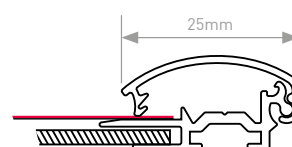

25mm Profile with Round Corners - Silver

Poster Size	Display Area (mm)	O/A Dimensions (mm)	Weight (kg)	Stock Status	Order Code
A5	133 × 195	184 × 246	–	Made to order	UCN250N0A5
A4	195 × 282	246 × 333	0.5	In stock	SNRA425SA(W)
A3	282 × 405	333 × 456	0.8	In stock	SNRA325SA(W)
A2	405 × 579	456 × 630	1.3	In stock	SNRA225SA(W)
A1	579 × 826	630 × 877	2.3	In stock	SNRA125SA(W)
A0	826 × 1174	877 × 1225	4	Made to order	UCN250N0A0
20" × 30"	493 × 747	544 × 798	1.7	In stock	SNR2325SA(W)
30" × 40"	747 × 1001	798 × 1052	3.4	Made to order	UCN250N034
40" × 60"	1001 × 1509	1052 × 1560	6	Made to order	UCN250N046

25mm Profile with Mitred Corners - Silver

Poster Size	Display Area (mm)	O/A Dimensions (mm)	Weight (kg)	Availability	Order Code
A5	133 × 195	184 × 246	–	Made to order	UCN255N0A5
A4	195 × 282	246 × 333	0.5	In stock	SNA425SA(W)
A3	282 × 405	333 × 456	0.8	In stock	SNA325SA(W)
A2	405 × 579	456 × 630	1.3	In stock	SNA225SA(W)
A1	579 × 826	630 × 877	2.3	In stock	SNA125SA(W)
A0	826 × 1174	877 × 1225	4	Made to order	UCN255N0A0
20" × 30"	493 × 747	544 × 798	1.7	In stock	SN2325SA(W)
30" × 40"	747 × 1001	798 × 1052	3.4	Made to order	UCN255N034
40" × 60"	1001 × 1509	1052 × 1560	6	Made to order	UCN255N046

25mm Profile with Mitred Corners - Black

Poster Size	Display Area (mm)	O/A Dimensions (mm)	Weight (kg)	Availability	Order Code
A4	195 × 282	246 × 333	0.5	In stock	SNA425BLK(W)
A3	282 × 405	333 × 456	0.8		SNA325BLK(W)
A2	405 × 579	456 × 630	1.3		SNA225BLK(W)
A1	579 × 826	630 × 877	2.3		SNA125BLK(W)
20" × 30"	493 × 747	544 × 798	1.7		SN2325BLK(W)

25mm Profile with Mitred Corners - White

Poster Size	Display Area (mm)	O/A Dimensions (mm)	Weight (kg)	Availability	Order Code
A4	195 × 282	246 × 333	0.5	In stock	SNA425WT(W)
A3	282 × 405	333 × 456	0.8		SNA325WT(W)
A2	405 × 579	456 × 630	1.3		SNA225WT(W)
A1	579 × 826	630 × 877	2.3		SNA125WT(W)
20" × 30"	493 × 747	544 × 798	1.7		SN2325WT(W)